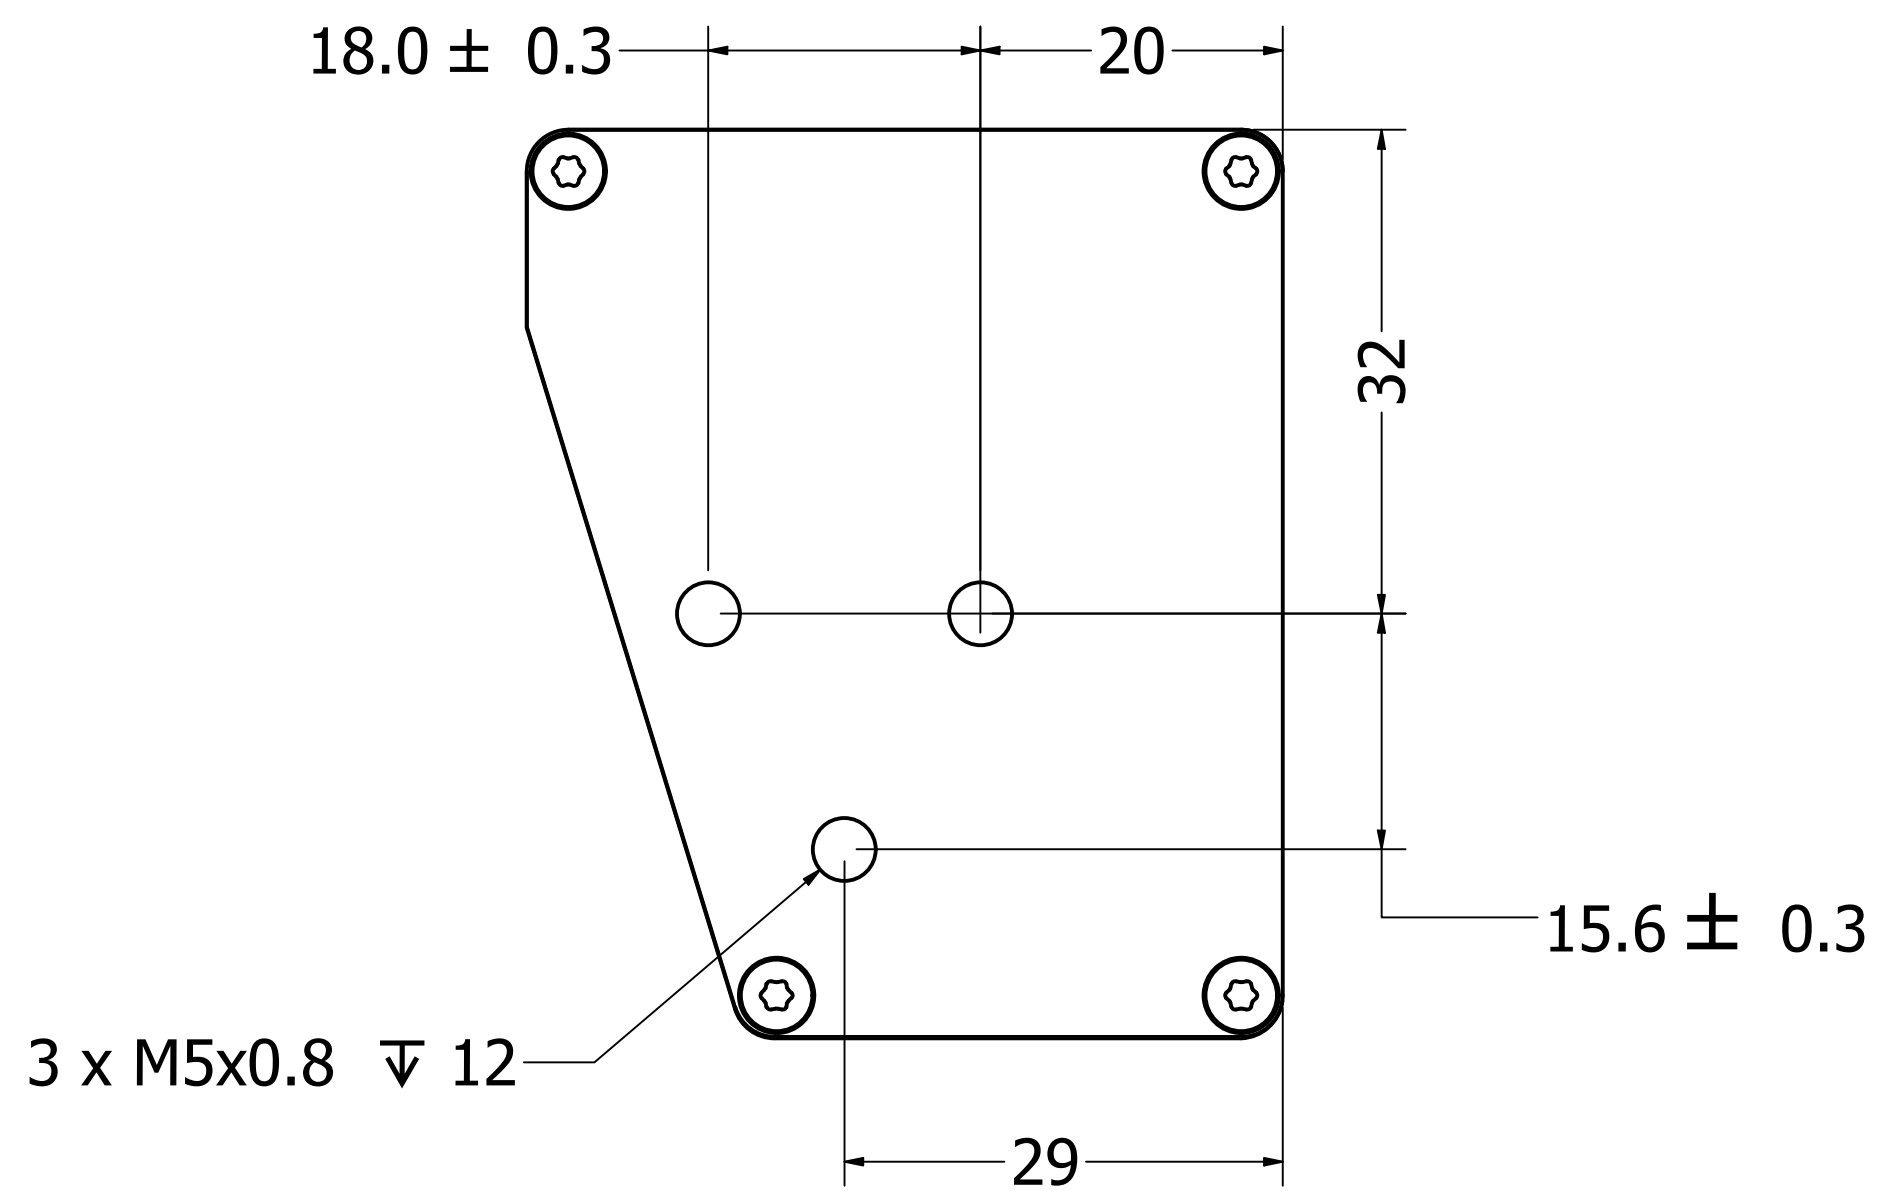

All dimensions in mm

2020-03-24	 <small>LIDAR / scan your world</small>	
<h3>Cube1 - Dimensions</h3>		
DWG-DIM1.00-A	Cube1	Sht 1

All dimensions in mm

2020-03-24	Blickfeld LiDAR / scan your world	
Cube1 - Mounting solution		
DWG-MNT-1.00-A	Cube1	Sht 1

All dimensions in mm

2020-03-24	 <small>LIDAR / scan your world</small>	
<h3>Cube1 - Field of View</h3>		
DWG-FOV-1.00-A	Cube1	Sht 1