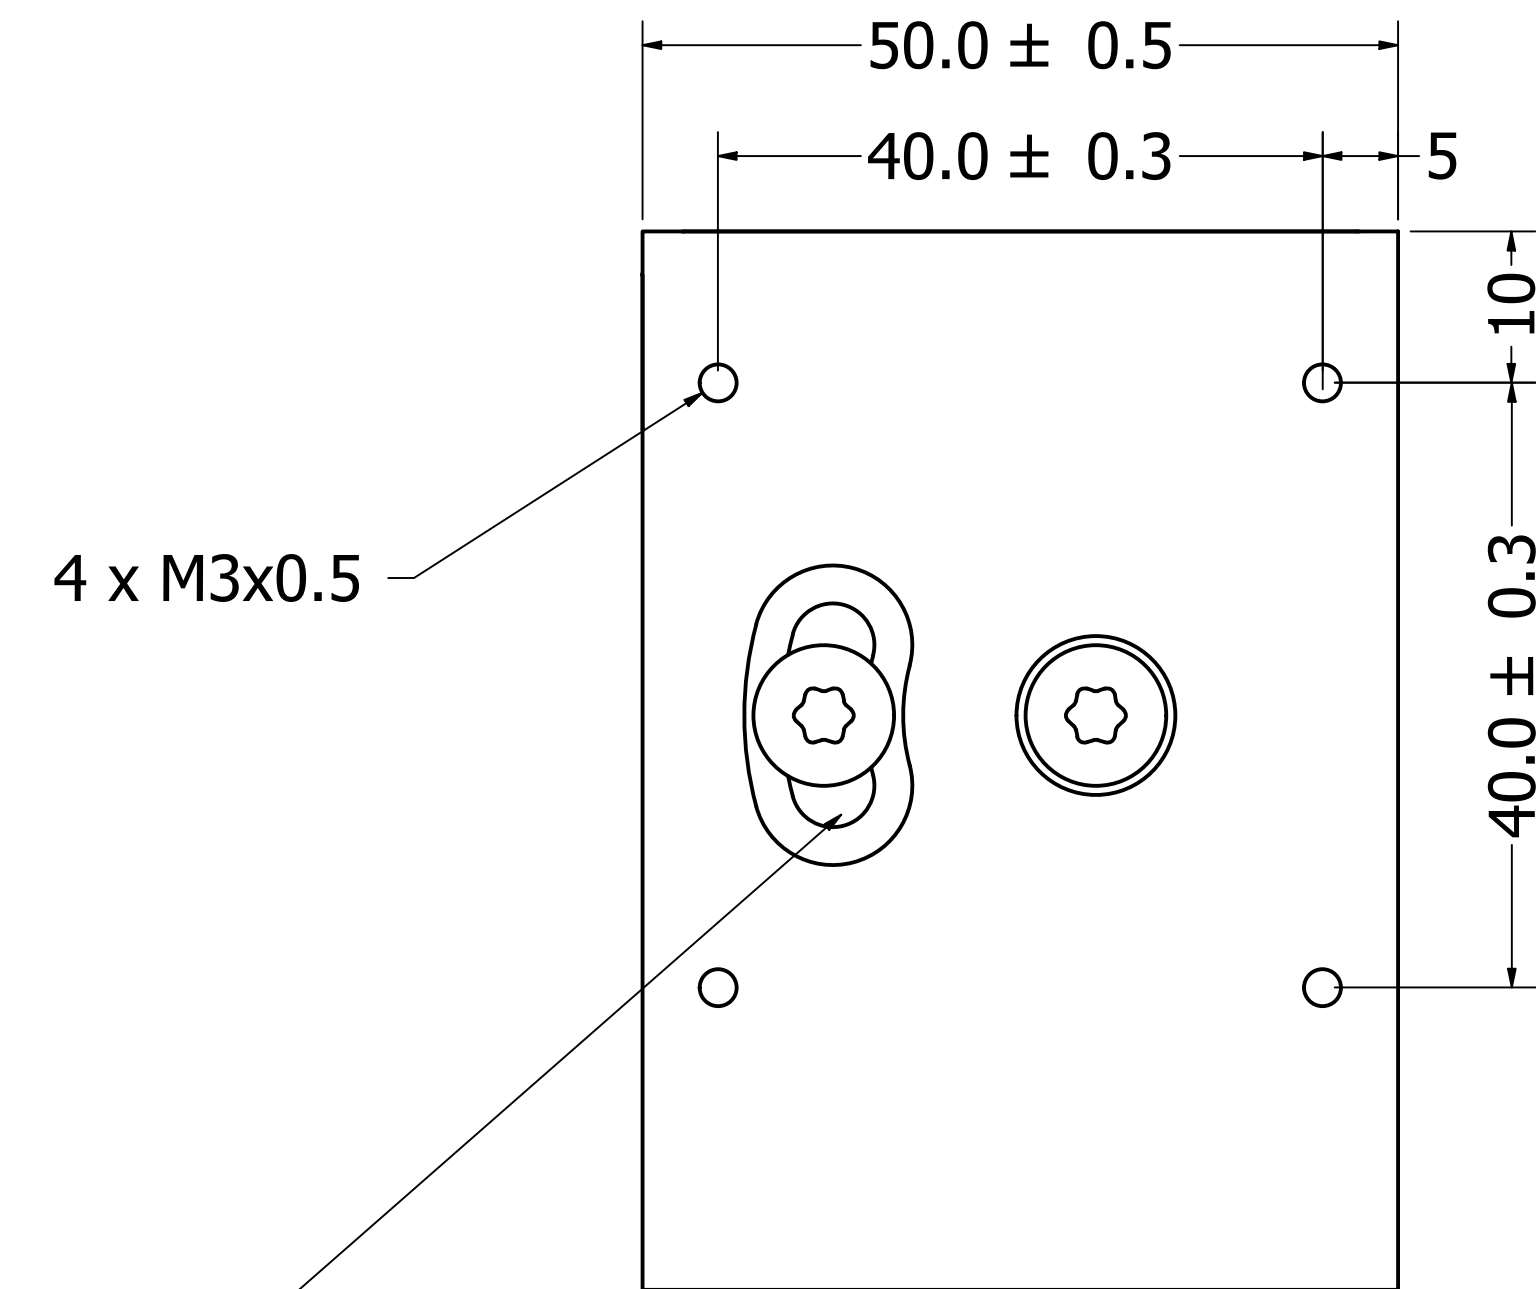

All dimensions in mm

2020-03-24	 <small>LIDAR / scan your world</small>	
<h3>Cube1 - Dimensions</h3>		
DWG-DIM1.00-A	Cube1	Sht 1

All dimensions in mm

2020-03-24	Blickfeld LiDAR / scan your world	
Cube1 - Mounting solution		
DWG-MNT-1.00-A	Cube1	Sht 1

All dimensions in mm

2020-03-24	 <small>LIDAR / scan your world</small>	
<h3>Cube1 - Field of View</h3>		
DWG-FOV-1.00-A	Cube1	Sht 1