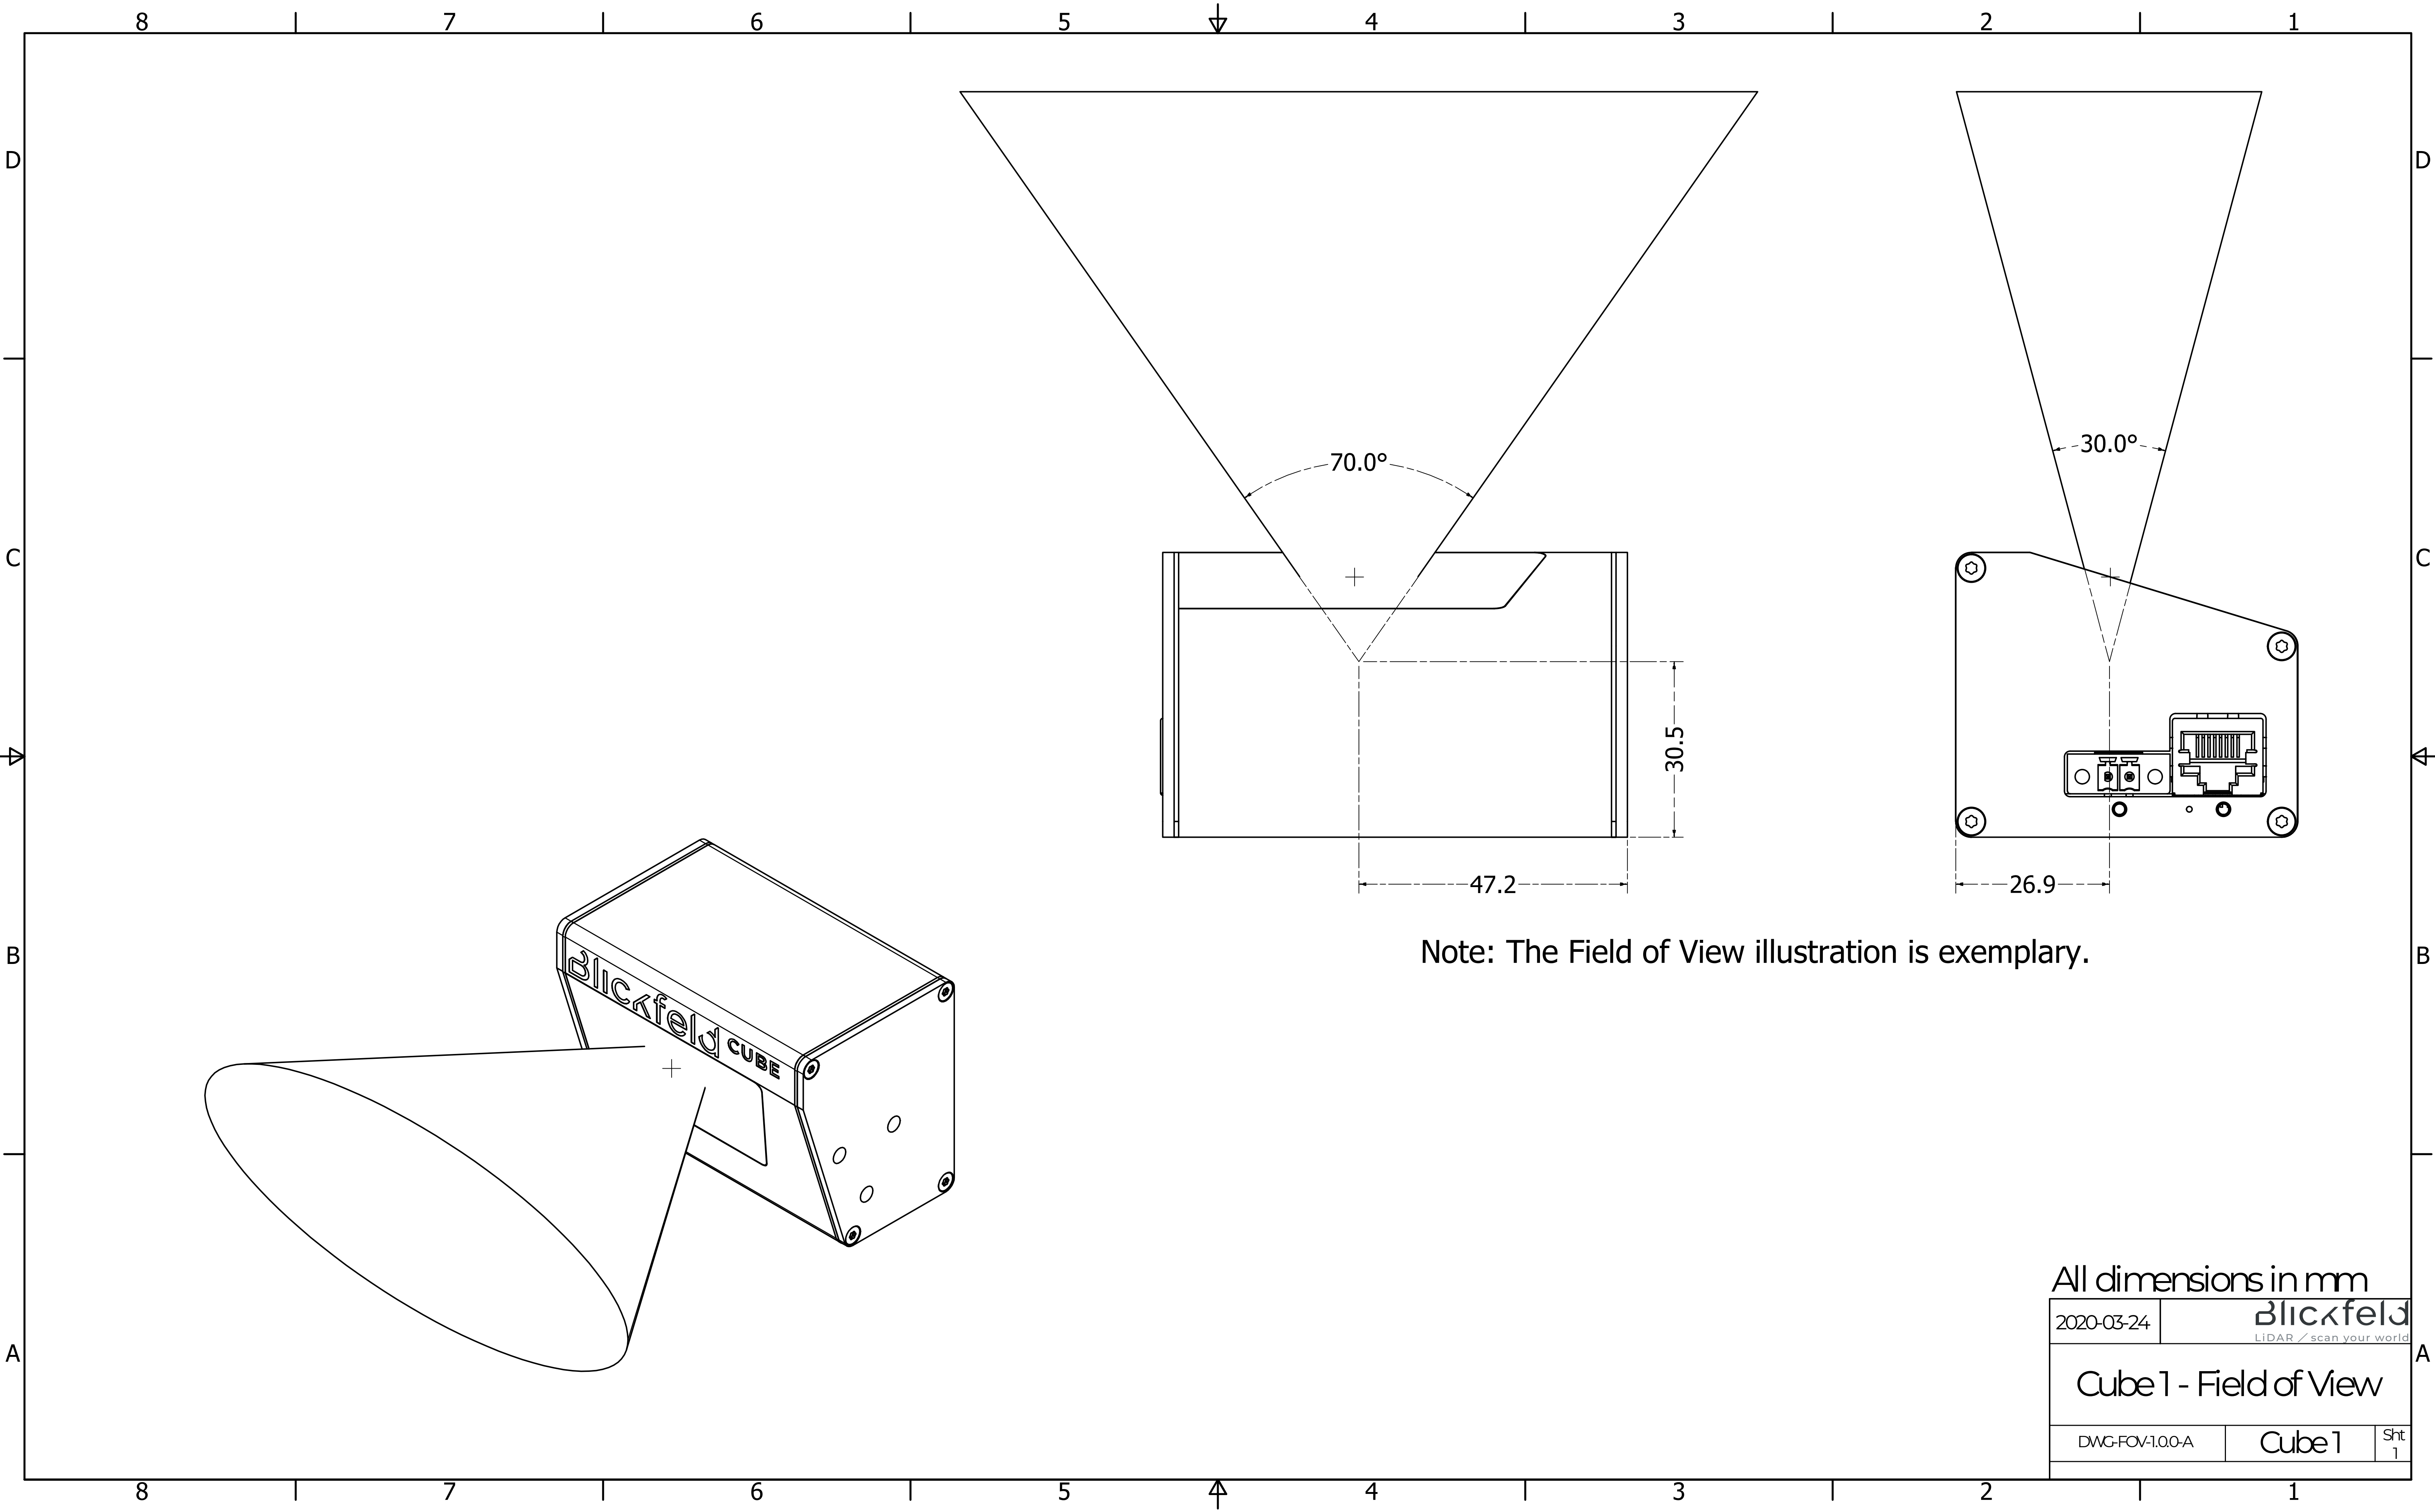

All dimensions in mm

2020-03-24	 <small>LIDAR / scan your world</small>	
<h3>Cube1 - Dimensions</h3>		
DWG-DIM1.00-A	Cube1	Sht 1

All dimensions in mm

2020-03-24	Blickfeld LiDAR / scan your world	
Cube1 - Mounting solution		
DWG-MNT-1.00-A	Cube1	Sht 1

All dimensions in mm

2020-03-24	 <small>LIDAR / scan your world</small>	
<h3>Cube1 - Field of View</h3>		
DWG-FOV-1.00-A	Cube1	Sht 1