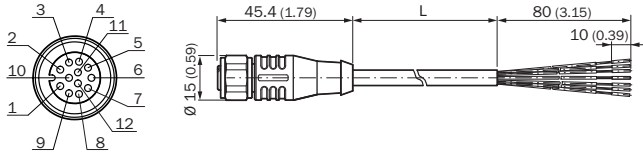

UNSPSC 16.0901

26121604

PIN assignment

- ① Blue
- ② Brown
- ③ Red
- ④ Green
- ⑤ Pink
- ⑥ Yellow
- ⑦ Black
- ⑧ Gray
- ⑨ White
- ⑩ Violet
- ⑪ Gray-pink
- ⑫ Red-blue