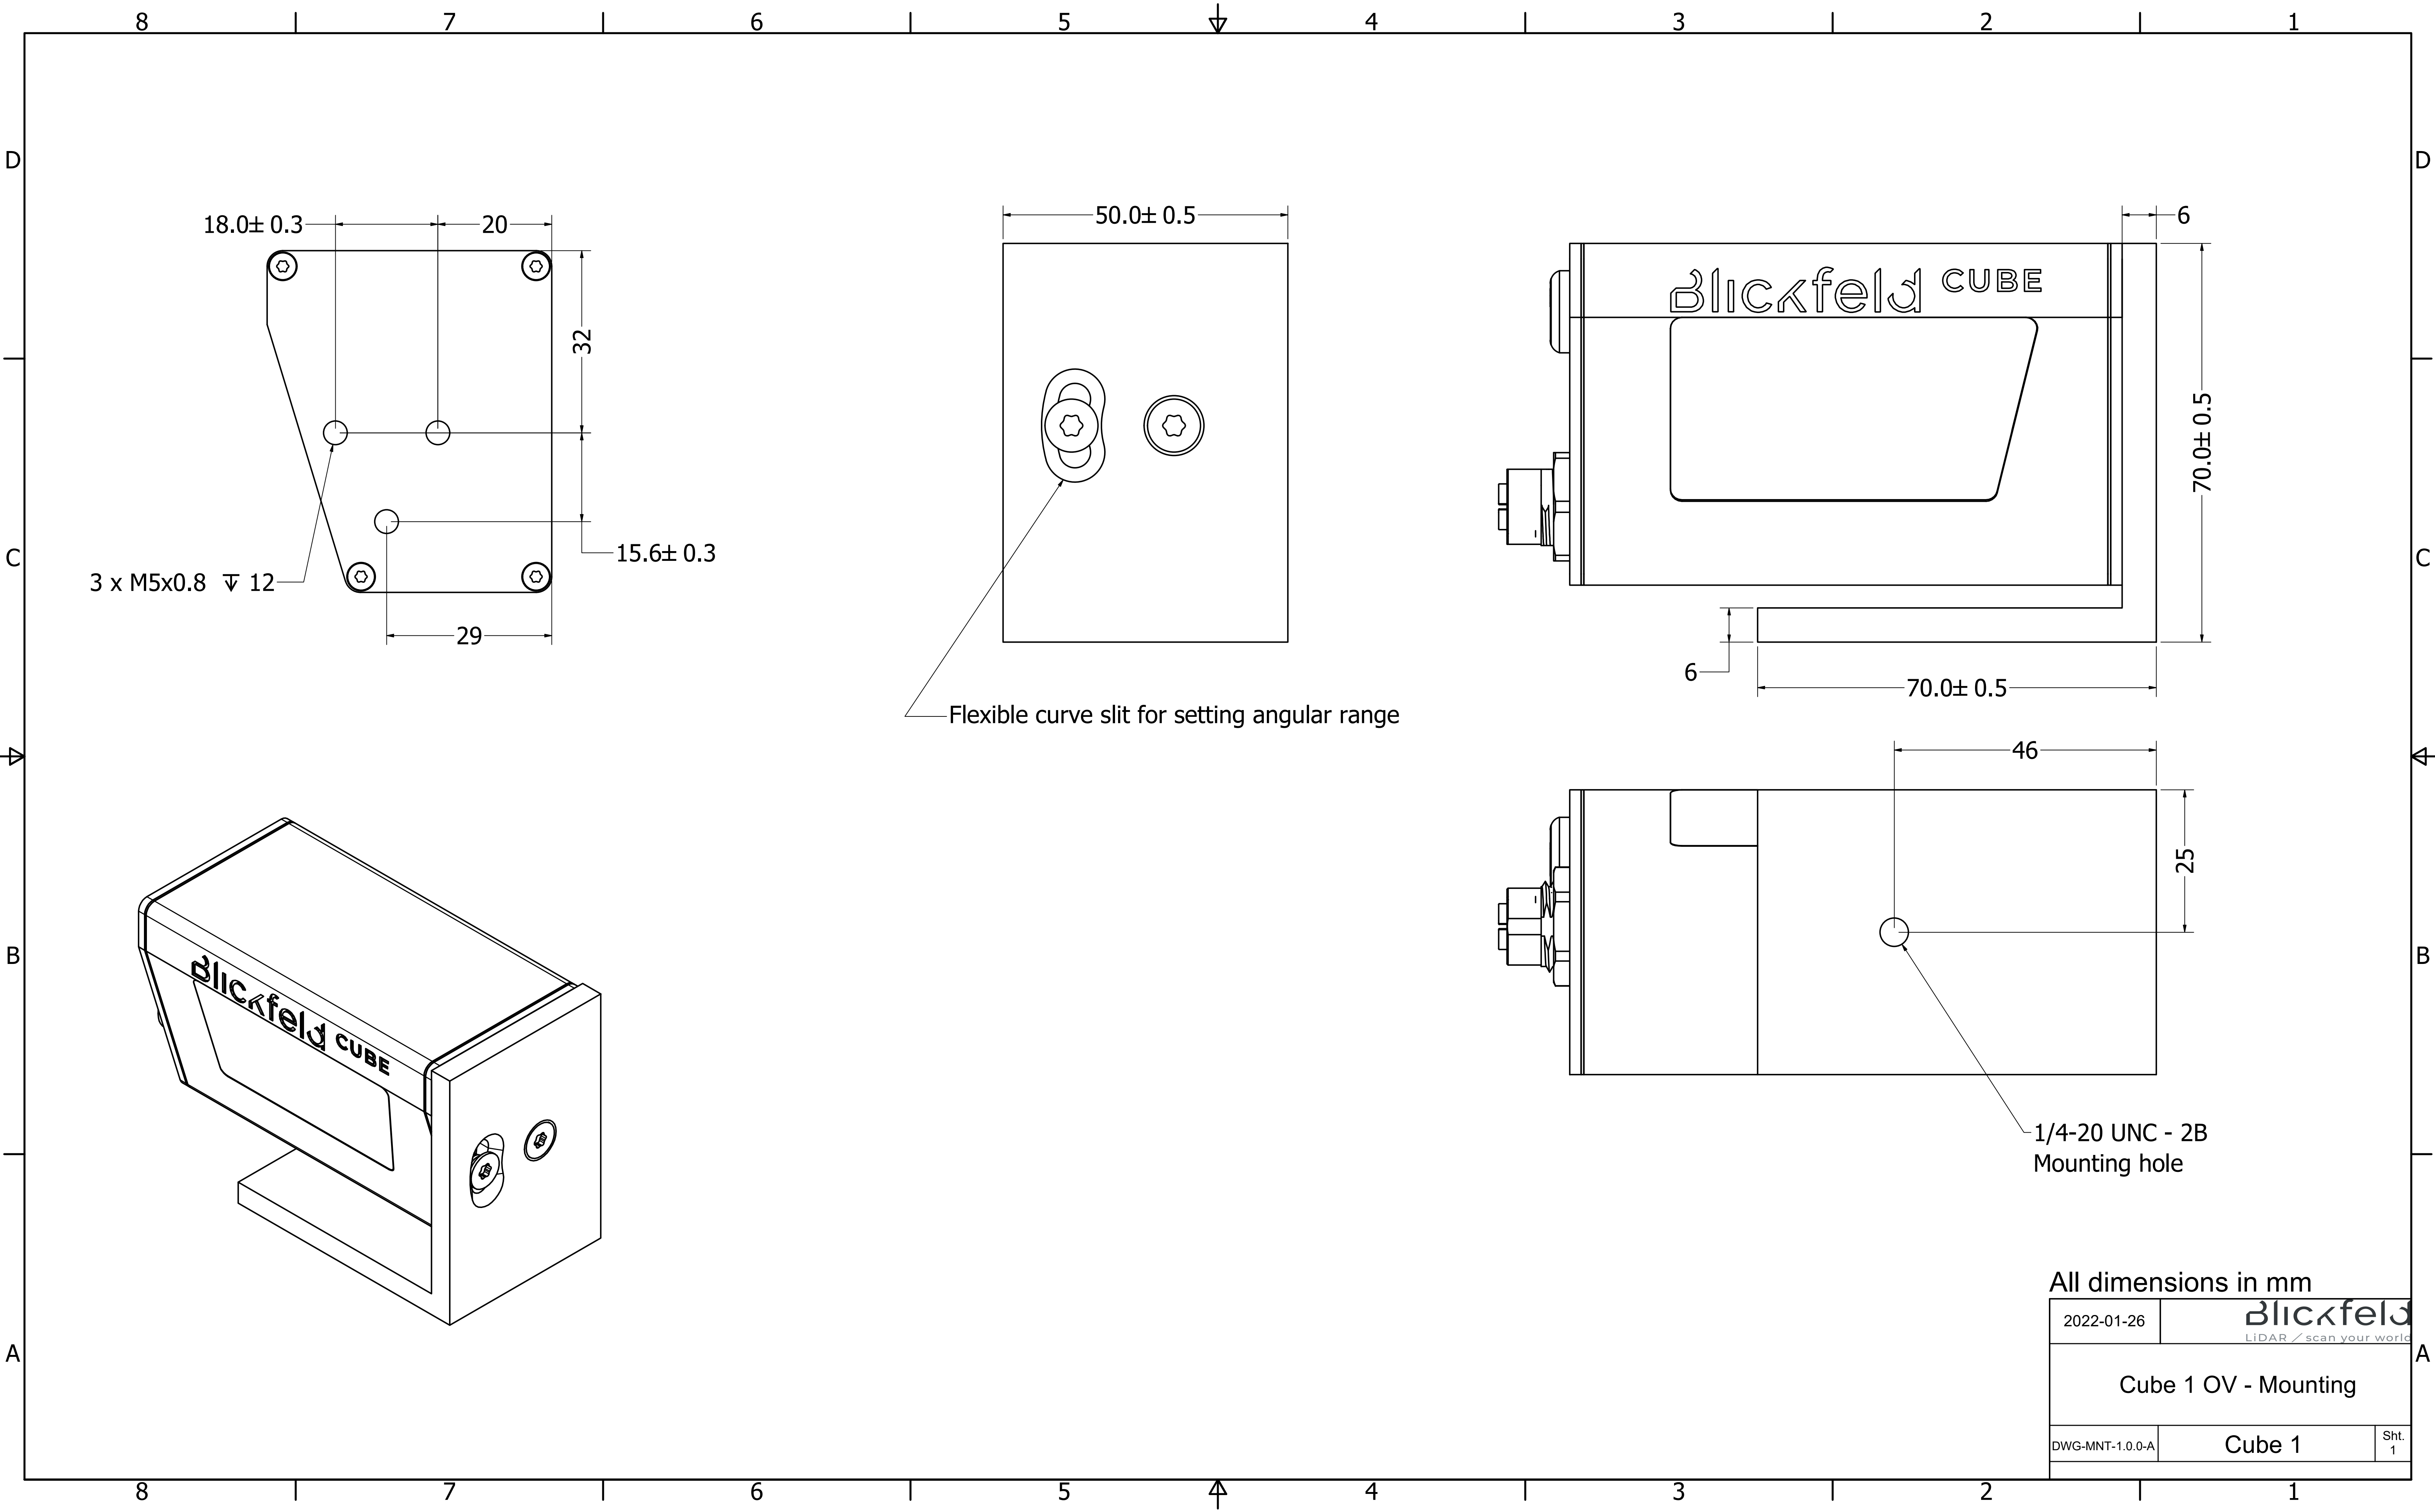

All dimensions in mm

2022-01-26	 <small>LIDAR / scan your world</small>	
<b>Cube 1 OV - Dimensions</b>		
DWG-DIM-1.0.0-A	<b>Cube 1</b>	Sht. 1

All dimensions in mm

2022-01-26	 <small>LIDAR / scan your world</small>	
Cube 1 OV - Mounting		
DWG-MNT-1.0.0-A	Cube 1	Sht. 1

A

8 7 6 5 4 3 2 1

A

A

Note: The Field of View illustration is exemplary.

All dimensions in mm		
2022-01-26	 <small>LIDAR / scan your world</small>	
Cube 1 OV - Field of View		
DWG-FOV-1.0.0-A	Cube 1	Sht. 1