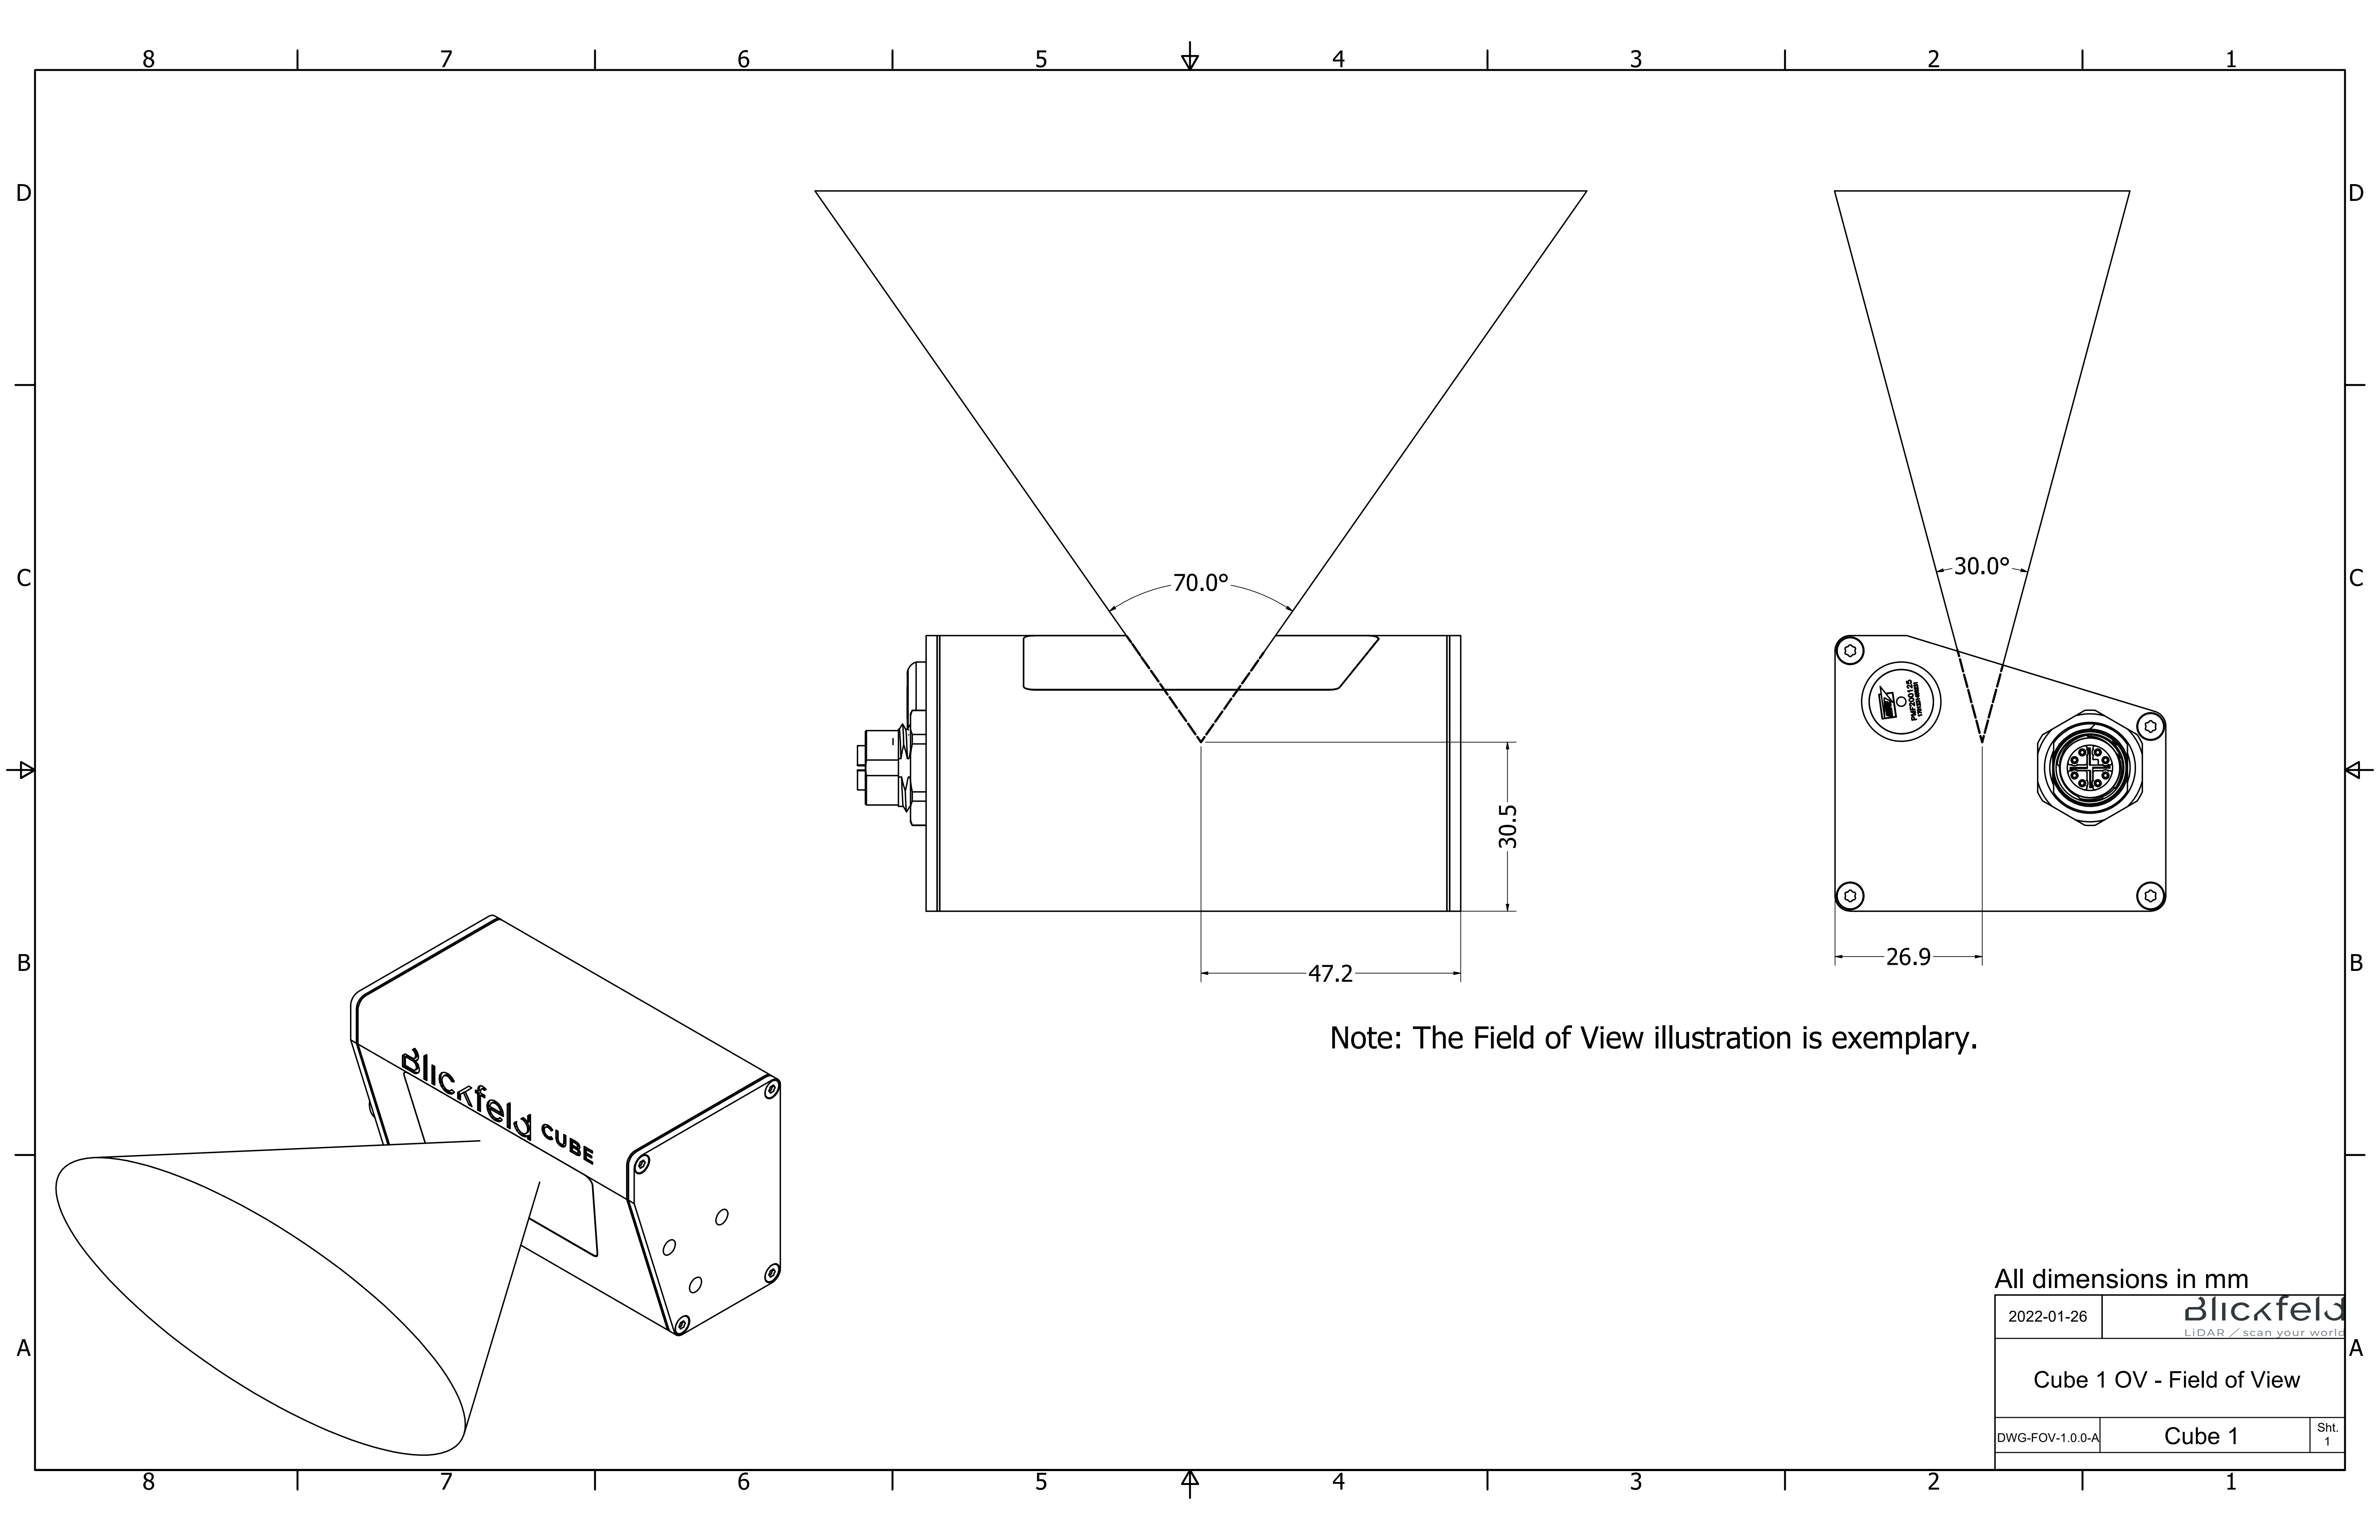

All dimensions in mm

2022-01-26	 <small>LIDAR / scan your world</small>	
<b>Cube 1 OV - Dimensions</b>		
DWG-DIM-1.0.0-A	<b>Cube 1</b>	Sht. 1

All dimensions in mm

2022-01-26	 <small>LIDAR / scan your world</small>	
Cube 1 OV - Mounting		
DWG-MNT-1.0.0-A	Cube 1	Sht. 1

A

8 7 6 5 4 3 2 1

A

A

Note: The Field of View illustration is exemplary.

All dimensions in mm		
2022-01-26	 <small>LIDAR / scan your world</small>	
Cube 1 OV - Field of View		
DWG-FOV-1.0.0-A	Cube 1	Sht. 1